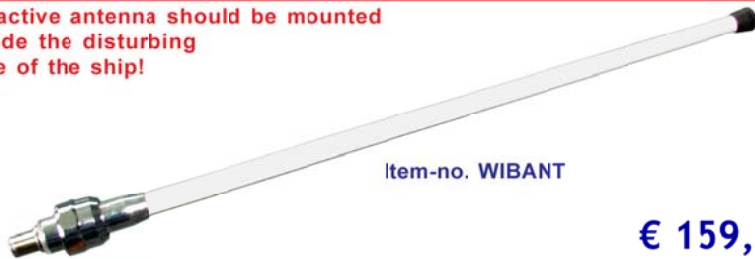

WETTER INFOBOX **WIB-EUROPE ACCESSORIES**

For the operation of the WIBE an external aerial is imperative, an active antenna or a passive antenna (e.g. isolated backstay with a balun) can be used alternatively.

Version 1: active antenna

The active antenna should be mounted outside the disturbing range of the ship!

Item-no. WIBANT

€ 159,-

Active antenna

Length approx. 0.6 m, salt water resistant fiberglass tube, male thread R1", complete with union nut. Connection via cable connector PL 259. The antenna power-supply is via the WIBE through the antenna cable.

€ 46,-
Item-no. 7544

**ADAPTER 7503
REQUIRED!**

Item-no. 7503 € 30,-

Item-no. 7516/7
€ 36,-

Adapter For installation of the active antenna on antenna bases with standard thread 1" /14 T.P.I. stainless steel, height: 140mm. 7503

Pivot hinge base stainless steel Base 92x64 mm. 7544

Rail pivot hinge chromium plated brass For installation at the stern pulpit. 7516/7

Item-no. 750021
€ 59,- Item-no. 7502
**Stainless steel,
R1" male thread,
no Adapter required.** € 41,-